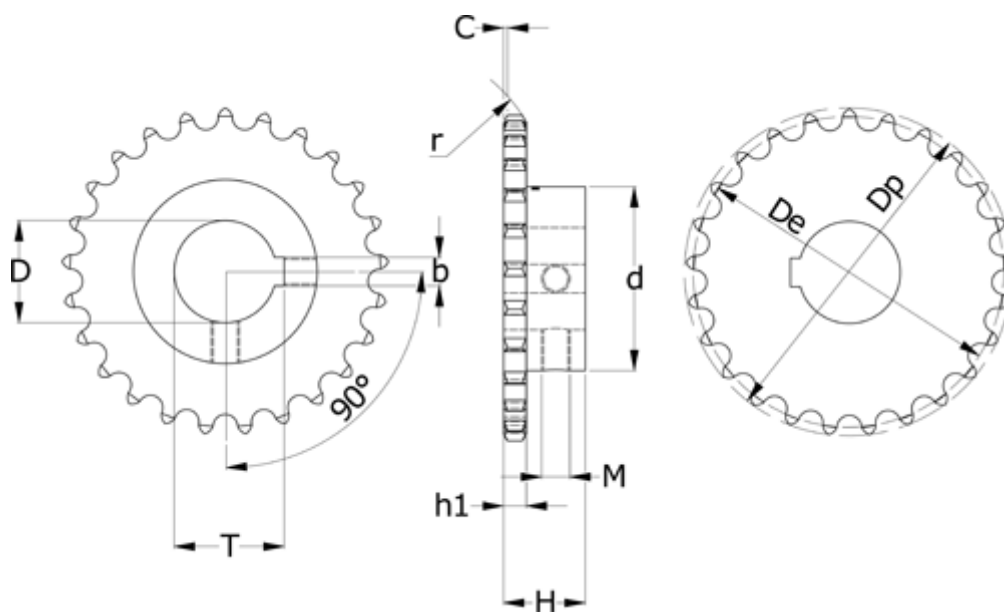

Data Sheet

Article number: 616011005010016
Description: Sprocket 08 B-1 Z=10 simplex
bore 16H7 with keyway

Measures

b = 5	M = M4
C = 1.3	Number of teeth = 10
d = 31	Pitch = 12.7
D = 16	r = 13
De = 41.1	t = 18.3
Dp = 45.2	
H = 25	
h1 = 7.2	